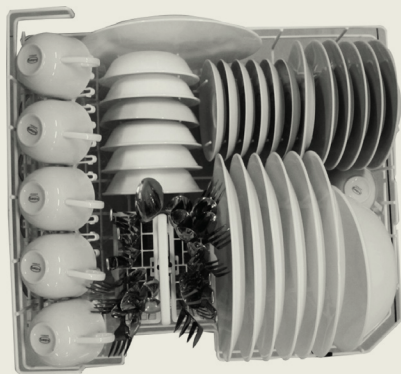

Clean and Simple.

Doing dishes on the road or at sea has never been easier (or looked so good)

The VESTA Space-Saving Built-In Dishwasher

A specialized dishwasher for the RV and Marine industries designed to clean glasses and dishware without wasting valuable water or space.

VESTA™

Maximum Performance. Minimum Consumption.

VESTA's new dishwasher uses no more than 2.4 to 4.2 gallons of water to get your dishes clean and dry. So, you'll not only be getting outstanding dishwashing results, but you will also be conserving a precious resource in your RV or boat - water.

Extra capacity.

The VESTA dishwasher may be small in stature, but it offers outstanding load size capabilities. Equipped with a specially designed dish rack and cutlery basket, the VESTA dishwasher can handle up to 6, four-piece place settings.

Built-In Installation for a Sleek, Modern Look.

VESTA's space saving, built-in dishwasher features a stainless steel door with integrated electronic controls for a sleek, modern look that fits perfectly with today's high-end kitchen designs.