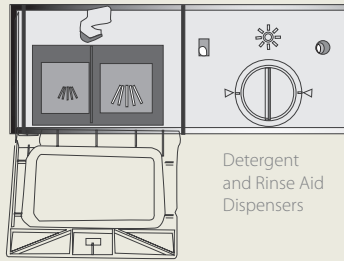

Specifications

VESTA Space-Saving Built-In Dishwasher

Your dishes, cleaned with less water in the least amount of space.

DWV335BBS

Dimensions: 21 11/16" W x 17 1/4"H x 20 5/8"D

Drying method: Convection
Electrical: 120V / 60Hz / 6amp
Color: Stainless Steel
Weight: 61 lbs.

Stainless Steel Door

Detergent and Rinse Aid Dispensers

Specifications

Wash cycles: 7
 Place setting capacity: 6
 Dish Rack and Cutlery Basket
 Built-in self diagnostics
 Detergent dispenser
 Rinse aid dispenser
 Delay Start button