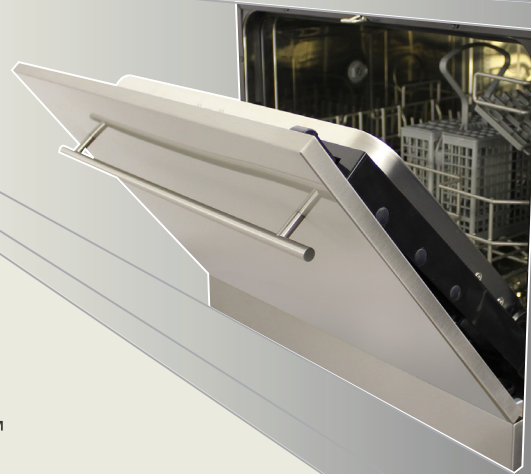

Clean and Simple.

Doing dishes on the road or at sea has never been easier (or looked so good)

The VESTA Space-Saving Built-In Dishwasher

A specialized dishwasher for the RV and Marine industries designed to clean glasses and dishware without wasting valuable water or space.

VESTA™

Maximum Performance. Minimum Consumption.

VESTA's new dishwasher uses no more than 2.4 to 4.2 gallons of water to get your dishes clean and dry. So, you'll not only be getting outstanding dishwashing results, but you will also be conserving a precious resource in your RV or boat - water.

Extra capacity.

The VESTA dishwasher may be small in stature, but it offers outstanding load size capabilities. Equipped with a specially designed dish rack and cutlery basket, the VESTA dishwasher can handle up to 6, four-piece place settings.

Built-In Installation for a Sleek, Modern Look.

VESTA's space saving, built-in dishwasher features a stainless steel door with integrated electronic controls for a sleek, modern look that fits perfectly with today's high-end kitchen designs.