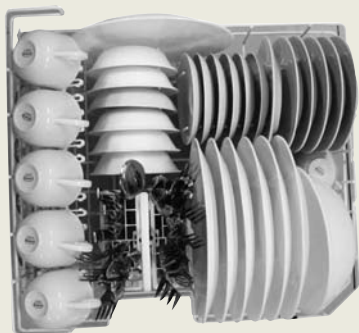

## The VESTA Space-Saving Countertop Dishwasher

A specialized dishwasher for the RV and Marine industries designed to clean glasses and dishware without wasting valuable water or space.

**VESTA**™

### Maximum Performance. Minimum Consumption.

VESTA's new dishwasher uses no more than 2.4 to 4.2 gallons of water to get your dishes clean and dry. So, you'll not only be getting outstanding dishwashing results, but you will also be conserving a precious resource in your RV or boat - water.

### Handy capacity.

The VESTA dishwasher may be small in stature, but it offers outstanding load size capabilities. Equipped with a specially designed dish rack and cutlery basket, the VESTA dishwasher can handle up to 6, four-piece place settings.

### Easy to install. Connects to the Sink.

VESTA's handy dishwasher can be placed on top of a counter and fits perfectly under most overhead cabinets. When placing it on a counter, the quick-connect kit connects the dishwasher to your kitchen faucet where it drains directly into the kitchen sink.