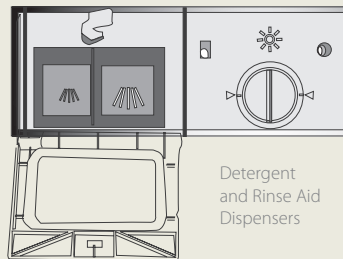

# VESTA Space-Saving Countertop Dishwasher

Your dishes, cleaned with less water in the least amount of space.

VESTA's compact RV/ Marine dishwasher leads the industry in installation flexibility, efficiency and performance.

## DWV322CB

**Dimensions:** 21 11/16" W x 17 1/4"H x 19 11/16"D

**Drying method:** Convection  
**Electrical:** 120V / 60Hz / 6amp  
**Color:** Black  
**Weight:** 61 lbs.

Specifications

Wash cycles: 6  
 Place setting capacity: 6  
 Dish Rack and Cutlery Basket  
 Built-in self diagnostics  
 Detergent dispenser  
 Rinse aid dispenser