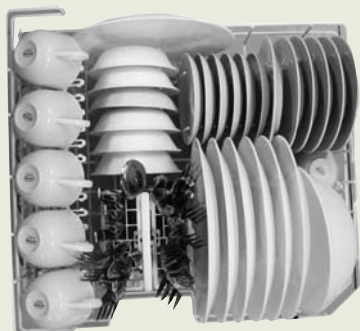

## The VESTA Space-Saving Countertop Dishwasher

A specialized dishwasher for the RV and Marine industries designed to clean glasses and dishware without wasting valuable water or space.

### Maximum Performance. Minimum Consumption.

VESTA's new dishwasher uses no more than 2.4 to 4.2 gallons of water to get your dishes clean and dry. So, you'll not only be getting outstanding dishwashing results, but you will also be conserving a precious resource in your RV or boat - water.

### Easy to install. Connects to the Sink.

VESTA's handy dishwasher can be placed on top of a counter and fits perfectly under most overhead cabinets. When placing it on a counter, the quick-connect kit connects the dishwasher to your kitchen faucet where it drains directly into the kitchen sink.